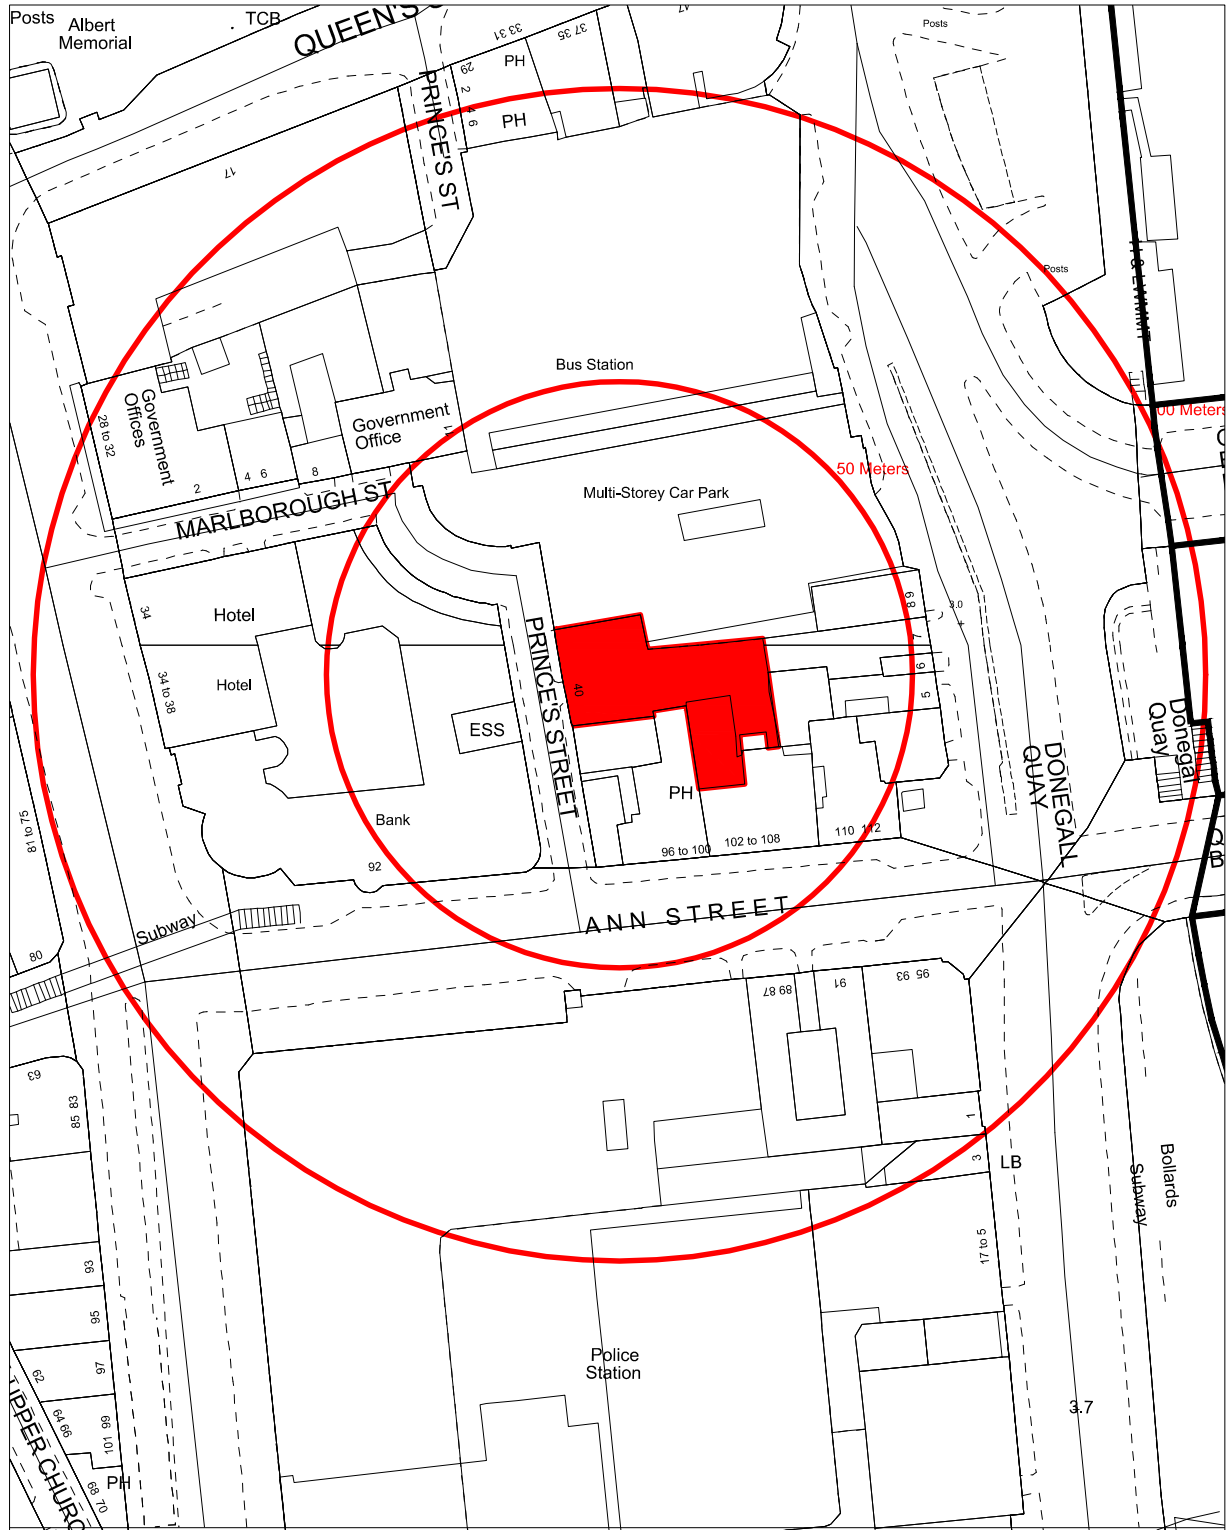

Building Control Service

DRAWN BY **M Treacy**
DATE **14/06/2023**

Tipsy Bird Outdoor
Ann Street/Princes Street

SCALE **1:1250 @ A4**